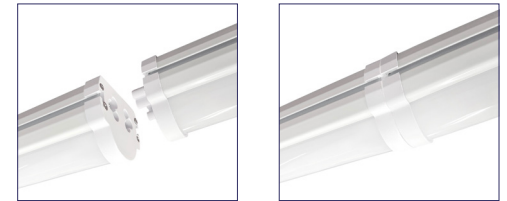

UNIK

DATA SHEET
COMMERCIAL LINEAR LIGHTING

Installation

It has clips to install on the ceiling. Can be suspended with an installation kit (not included).

Straight Line Connection

Tandem connection design for easy installation.

Dimensions

UNIK M2

PESO: 800 gr.

UNIK M4

PESO: 1600 gr.

UNIK M8

PESO: 3200 gr.

Luminous Flux vs Ambient Temperature